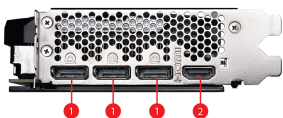

SPECIFICATIONS

Model Name	GeForce RTX™ 4070 SUPER 12G VENTUS 2X OC
Graphics Processing Unit	NVIDIA® GeForce RTX™ 4070 SUPER
Interface	PCI Express® Gen 4
Core Clocks	Extreme Performance: 2520 MHz (MSI Center) Boost: 2505 MHz
CUDA® CORES	7168 Units
Memory Speed	21 Gbps
Memory	12GB GDDR6X
Memory Bus	192-bit
Output	DisplayPort x 3 (v1.4a) HDMI™ x 1 (Supports 4K@120Hz HDR, 8K@60Hz HDR, and Variable Refresh Rate as specified in HDMI™ 2.1a)
HDCP Support	Y
Power consumption	220 W
Power connectors	16-pin x 1
Recommended PSU	650 W
Card Dimension (mm)	242 x 125 x 43 mm
Weight (Card / Package)	680 g / 998 g
DirectX Version Support	12 Ultimate
OpenGL Version Support	4.6
Maximum Displays	4
G-SYNC® technology	Y
Digital Maximum Resolution	7680 x 4320

CONNECTIONS

1. DisplayPort
2. HDMI™

FEATURES

Dual Fan

Two fans and a huge heatsink ensure a cool and quiet experience for you.

TORX FAN 4.0

A masterpiece of teamwork, fan blades work in pairs to create unprecedented levels of focused air pressure.

Copper Baseplate

A solid nickel-plated copper baseplate transfers heat from the GPU to all heat pipes for better cooling.

Core Pipe

Precision-machined heat pipes ensure max contact to the GPU and spread heat along the full length of the heatsink.

Reinforcing Backplate

The reinforcing backplate features a flow-through design that provides additional ventilation.

Zero Frozr

The fans completely stop when temperatures are relatively low, eliminating all noise.