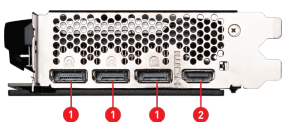

## SPECIFICATIONS

<b>Model Name</b>	GeForce RTX™ 4070 VENTUS 2X 12G OC
<b>Graphics Processing Unit</b>	NVIDIA® GeForce RTX™ 4070
<b>Interface</b>	PCI Express® Gen 4
<b>Core Clocks</b>	Extreme Performance: 2520 MHz (MSI Center) Boost: 2505 MHz
<b>CUDA® CORES</b>	5888 Units
<b>Memory Speed</b>	21 Gbps
<b>Memory</b>	12GB GDDR6X
<b>Memory Bus</b>	192-bit
<b>Output</b>	DisplayPort x 3 (v1.4a) HDMI™ x 1 (Supports 4K@120Hz HDR, 8K@60Hz HDR, and Variable Refresh Rate as specified in HDMI™ 2.1a)
<b>HDCP Support</b>	Y
<b>Power consumption</b>	200 W
<b>Power connectors</b>	8-pin x 1
<b>Recommended PSU</b>	650 W
<b>Card Dimension (mm)</b>	242 x 125 x 43 mm
<b>Weight (Card / Package)</b>	651 g / 947 g
<b>DirectX Version Support</b>	12 Ultimate
<b>OpenGL Version Support</b>	4.6
<b>Maximum Displays</b>	4
<b>G-SYNC® technology</b>	Y
<b>Digital Maximum Resolution</b>	7680 x 4320

## CONNECTIONS

1. DisplayPort
2. HDMI™

### Core Pipe

Precision-machined heat pipes ensure max contact to the GPU and spread heat along the full length of the heatsink.